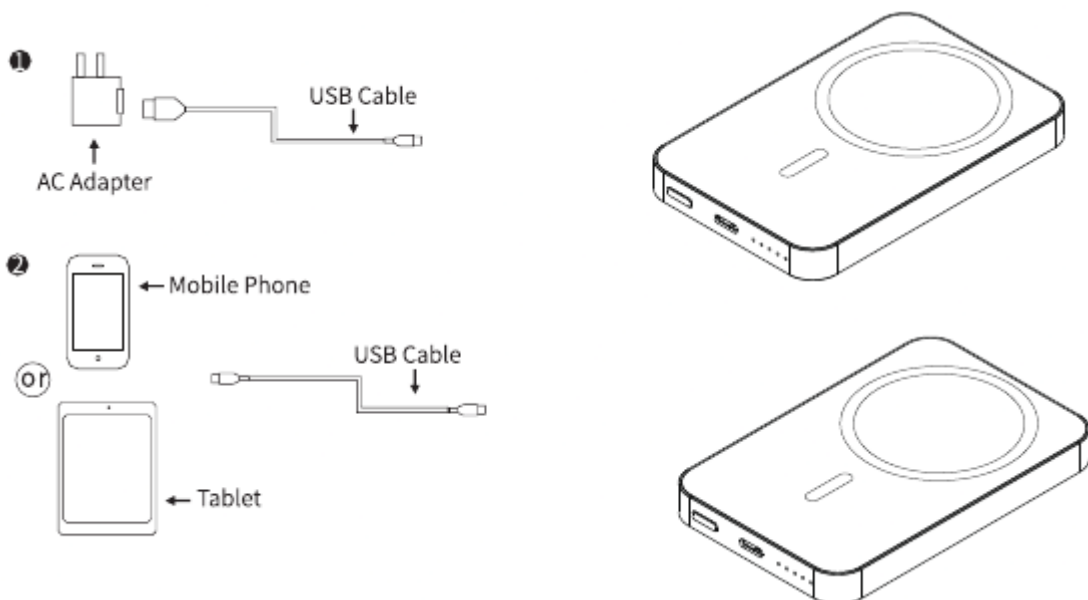

Charging Instructions