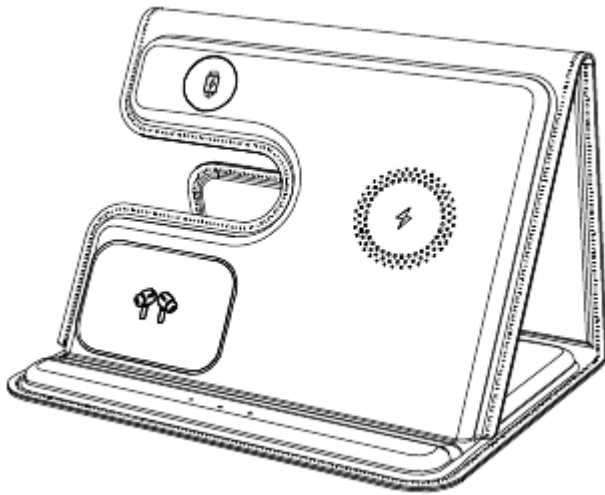

E-filliate Incorporated 3in1 Foldable Wireless Charger User Manual

Manualsum, simplified manuals

Table of Contents

- [E-filliate Incorporated 3in1 Foldable Wireless Charger User Manual](#)
 - [Product Introduction](#)
 - [Method of Operation](#)
 - [Specification](#)
 - [Compatible Model](#)
 - [Q&A](#)
 - [Safety Notice](#)
 - [Package List](#)

E-filliate Incorporated 3in1 Foldable Wireless Charger User Manual

E-filliate Incorporated 3in1 Foldable Wireless Charger User Manual

FCC id: [2ADH6-1410020](#)

3-in-1 Foldable Wireless Charger

Please read the instructions carefully before using

Product Introduction

This product is a 3in1 multi-functional wireless charging station, which supports fast charging for phone, iWatch and AirPods at the same time, it provides high efficiency and stable wireless charging or you.

Specification

- **Model Number:** 17Air
- **Input:** 5V==3A/9V==3A
- **Output:** 5W/7.5W/10W/15W Max(Phone)
- **Output:** 3W(AirPods)
- **Input Interface:** Type-C
- **Transmission Distance(for phone):** ≤ 4mm
- **Product Size:** 150*121.5*17mm (Folded)
- **Product Name:** Foldable Wireless Charger