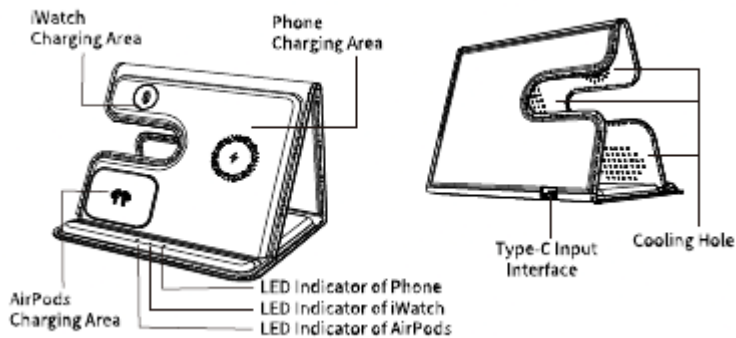

E-filliate Incorporated 3in1 Foldable Wireless Charger User Manual

E-filliate Incorporated 3in1 Foldable Wireless Charger User Manual

FCC id: [2ADH6-1410020](#)

3-in-1 Foldable Wireless Charger

Please read the instructions carefully before using

Product Introduction

This product is a 3in1 multi-functional wireless charging station, which supports fast charging for phone, iWatch and AirPods at the same time, it provides high efficiency and stable wireless charging or you.

Method of Operation

1. Use charging cable provided in the package to connect with the wireless charger, plug the adapter in the power supply.
2. Place the devices to be charged in the corresponding charging area, then it will start charging.