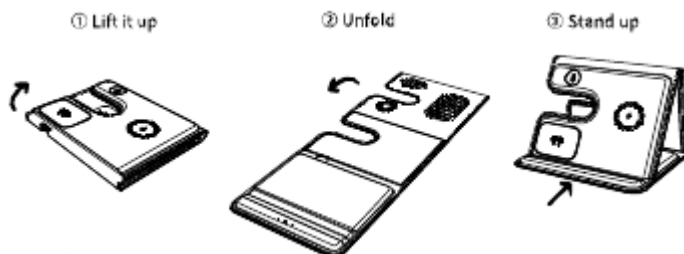

E-filliate Incorporated 3in1 Foldable Wireless Charger User Manual

E-filliate Incorporated 3in1 Foldable Wireless Charger User Manual

FCC id: [2ADH6-1410020](#)

3-in-1 Foldable Wireless Charger

Please read the instructions carefully before using

Product Introduction

This product is a 3in1 multi-functional wireless charging station, which supports fast charging for phone, iWatch and AirPods at the same time, it provides high efficiency and stable wireless charging or you.

Method of Operation

1. Use charging cable provided in the package to connect with the wireless charger, plug the adapter in the power supply.
2. Place the devices to be charged in the corresponding charging area, then it will start charging.