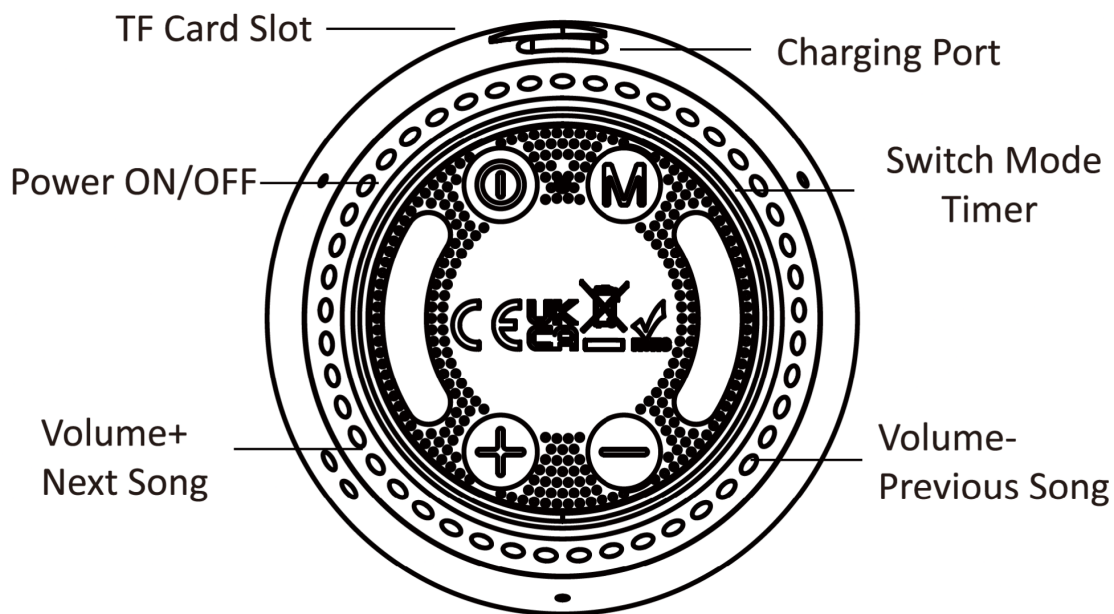

Hello Moon Sound Machine

USER GUIDE

MODEL NO: FMO167W

PRODUCT FUNCTION:

- White Noise & Child: including 30 sounds. Long press + or - to switch sound, sound sources are: Thunder, Rain 1, Rain 2, Brook 1, Brook/Fire, Summer Night, Forest, Wave, Laundry Machine, White noise, Pink noise, Grey noise, Fan, Hair dryer, Heartbeat, Shusha, Little star, Kevin's lullaby, Brahms lullaby, Hush little baby, Nighty night, Bottle typing (ASMR), Train, Clock, Guitar, Native American Flute, Meditative Bell, Singing bowl, Short Meditation Music.

- Timer Short press to choose continuous play all night or use 30, 60, 90 minutes Sleeping Setting. The default mode is continuous playback, and the indicator will be off. After you activate the timer, it will be:
 1. On 30 minutes mode, countdown for 30 minutes playing, and the indicator will be in solid white.
 2. On 60 minutes mode, countdown for 60 minutes playing, and the indicator will be in solid blue.
 3. On 90 minutes mode, countdown for 90 minutes playing, and the indicator will be in solid green.
- Wireless Speaker: wireless connection with mobile phone for music play
- Memory Card Play: Insert Micro SD(TF) card into the card slot to enjoy music play

3. Enjoy the music from your mobile phone.

- TF Card Play

1. Long press ON/OFF for 2 seconds to turn on sound machine, then insert TF card into the card slot, and the machine will play the TF card music automatically
2. If you finish listening the TF memory card music, push the TF card and take it out of the card slot