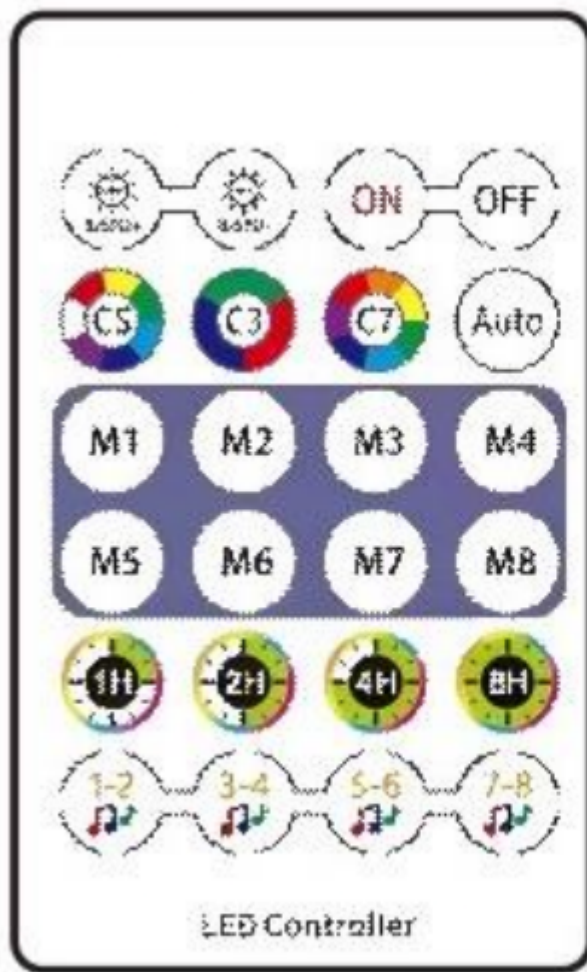

## [Manualsum](#), simplified manuals

Table of Contents

- [Jiangxi Ruikai Technology String light User Manual](#)
  - [APP Download](#)
  - [Product overview](#)
  - [Technical parameters](#)
  - [Remote Control Function](#)

# **Jiangxi Ruikai Technology String light User Manual**

Jiangxi Ruikai Technology String light User Manual

LED mobile phone Blue controller

FCC id: [2BH34-LIGHTS](#)

For 160,000 colors, dozens of light patterns.

The controller is designed for LED lamp, module, etc.

After setting up and setting up the Settings, you can use your phone (IOS 6.0 or above) to control.

The remote-controlled distance can reach the indoor 15-20 meters.

3 color loops

Mode2

Mode6

Timed shutdown 2H

Musical rhythm3/4

ON

7 color  
switching

Mode3