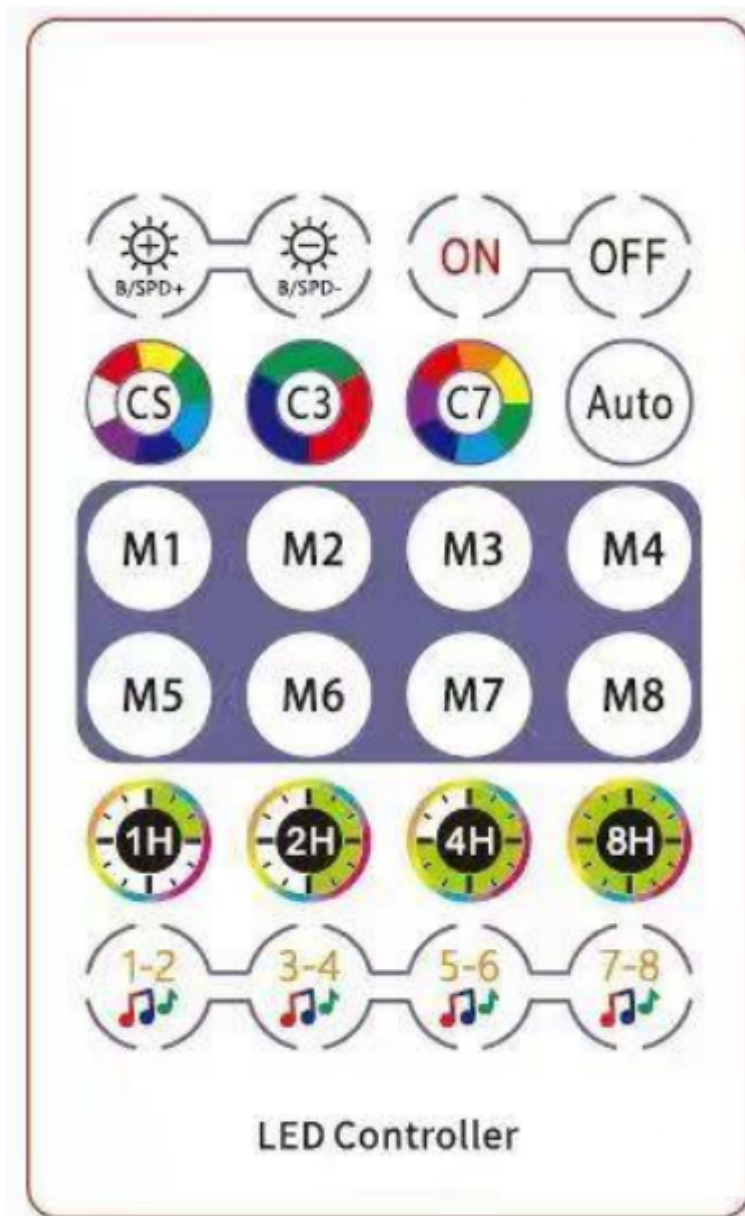

## Product overview

The controller supports more than 6.0 android version 4.3 and above.

Can realize remote control on/off light, adjust the brightness of the lamp, color, temperature, music and alarm mode.

For 160,000 colors, dozens of light patterns.

The controller is designed for LED lamp, module, etc.

After setting up and setting up the Settings, you can use your phone (IOS 6.0 or above) to control.

The remote-controlled distance can reach the indoor 15-20 meters.

# Remote Control Function

brightness/speed/  
sensitivity

Rhythmic cycle

Mode1

Mode5

Timed shutdown 1H

Musical rhythm 1/2

brightness/speed/  
sensitivity

3 color loops

Mode2

Mode6

Timed shutdown 2H

Musical rhythm3/4

ON

7 color  
switching

Mode3