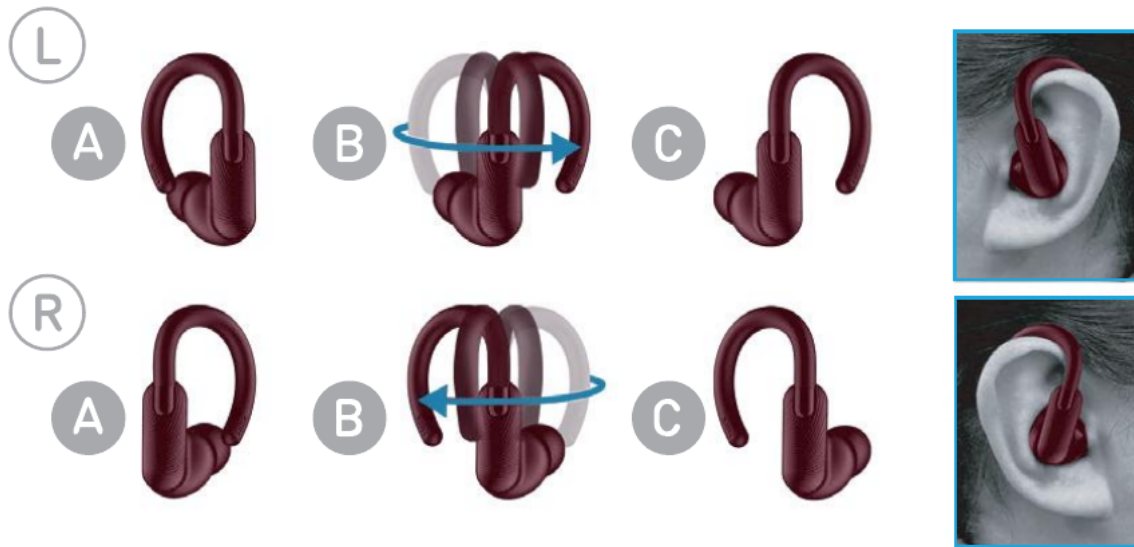

MIXX - StreamBuds Sports Charge 2 Quick Start Guide

TRUE WIRELESS EARBUDS

PMN: MIXX StreamBuds Sports Charge 2

HVIN: SBSC-03-BK-404

FCC ID: 2AXJ7-SPORTS2

IC: 31399-SPORTS2

HOW TO WEAR

(A) Remove earbuds from case.

(B) Rotate earhook towards you (DO NOT rotate the earhook away from you in the wrong direction, as this could damage the hook).

(C) Place the ear hook over your ear, and earbud firmly in your ear

Thanks for choosing our MIXX Sports Charge 2. All of our products come with a 2 year warranty for peace of mind. Feedback is welcome, email us on support@mixx-io.com for any comments or queries.