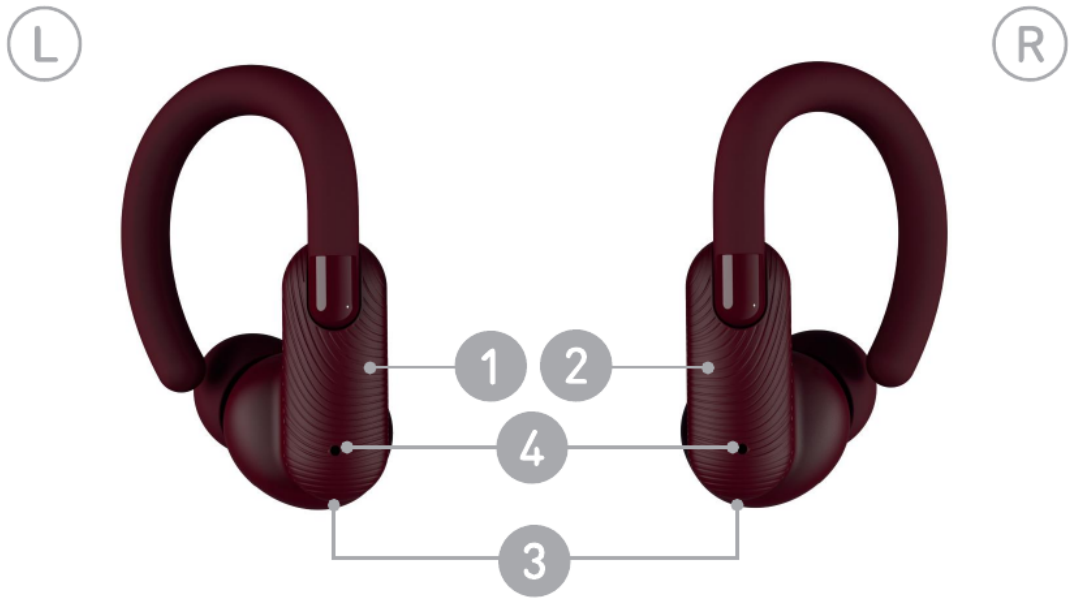

MIXX 2AXJ7-SPORTS2 MIXX StreamBuds Sports Charge 2 User Manual

Manualsum, simplified manuals

Table of Contents

- [MIXX – StreamBuds Sports Charge 2 Quick Start Guide](#)
- [HOW TO WEAR](#)
 - [Support](#)

MIXX - StreamBuds Sports Charge 2 Quick Start Guide

TRUE WIRELESS EARBUDS

PMN: MIXX StreamBuds Sports Charge 2

HVIN: SBSC-03-BK-404

FCC ID: 2AXJ7-SPORTS2

IC: 31399-SPORTS2

HOW TO WEAR

(A) Remove earbuds from case.

(B) Rotate earhook towards you (DO NOT rotate the earhook away from you in the wrong direction, as this could damage the hook).

(C) Place the ear hook over your ear, and earbud firmly in your ear

Thanks for choosing our MIXX Sports Charge 2. All of our products come with a 2 year warranty for peace of mind. Feedback is welcome, email us on support@mixx-io.com for any comments or queries.