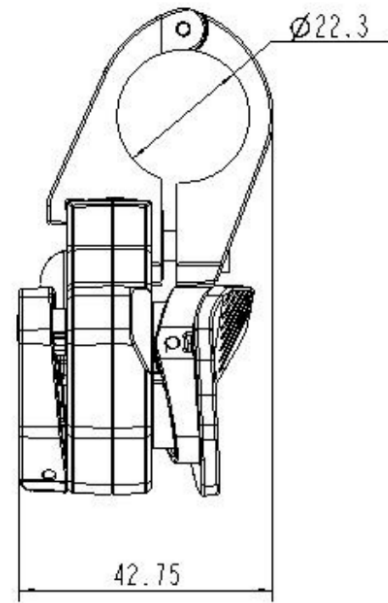

## Product Introduction

**Category:** eBike LED Display

[Manualsum](#)

**Model:** P0203288A

# Dimension

**Display size:** 82.03\*54.46\*42.75mm, adapted handlebar diameter: 22.2mm