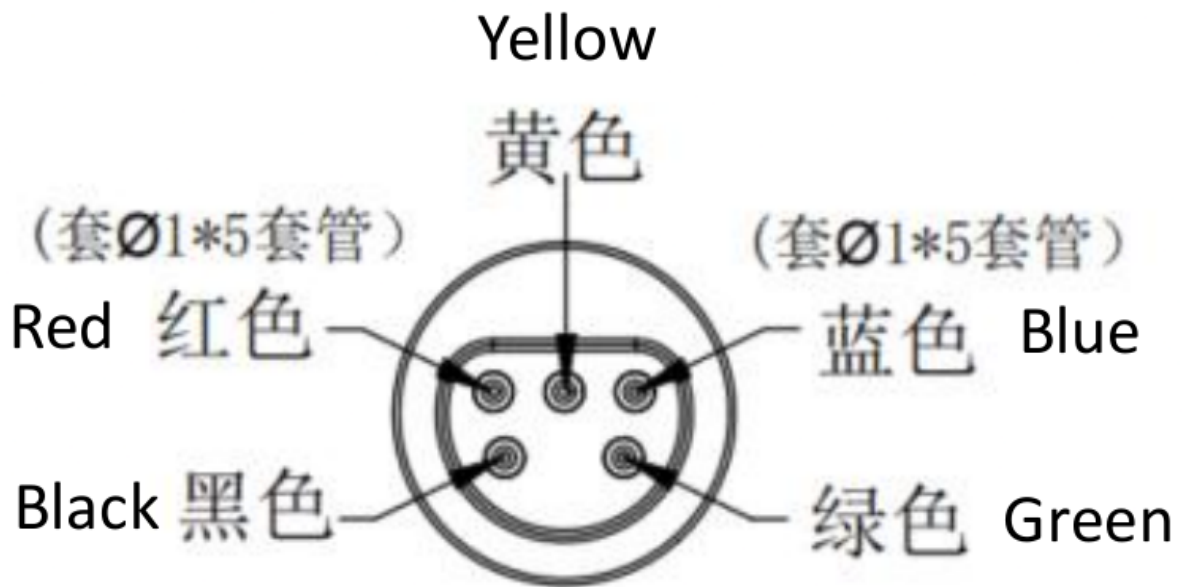

## **Appearance:**

# Dimension

**Display size:** 82.03\*54.46\*42.75mm, adapted handlebar diameter: 22.2mm

## Pin Connection Definition

Category	No.	Color	Definition
	1	Red	Battery
	2	Black	GND
<b>Pin Connection</b>	3	Yellow	CANL
	4	Green	CANH
	5	Blue	IO / Lock Line