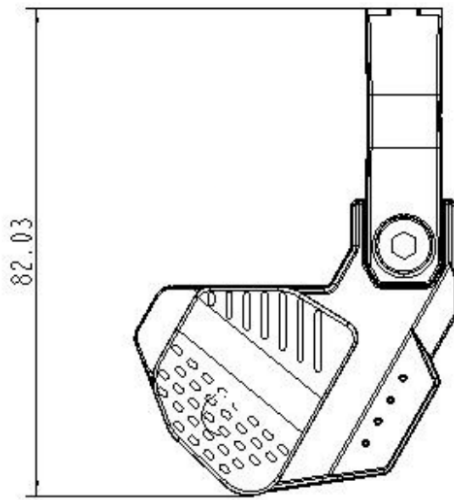

## Product Introduction

**Category:** eBike LED Display

[Manualsum](#)

**Model:** P0203288A

## **Appearance:**

# Dimension

**Display size:** 82.03\*54.46\*42.75mm, adapted handlebar diameter: 22.2mm