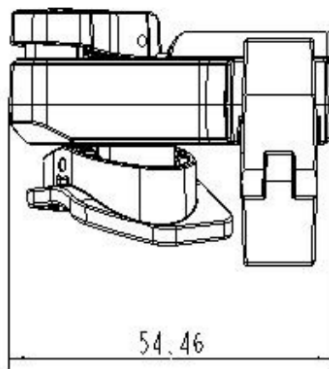

## Product Introduction

**Category:** eBike LED Display

[Manualsum](#)

**Model:** P0203288A

# Dimension

**Display size:** 82.03\*54.46\*42.75mm, adapted handlebar diameter: 22.2mm