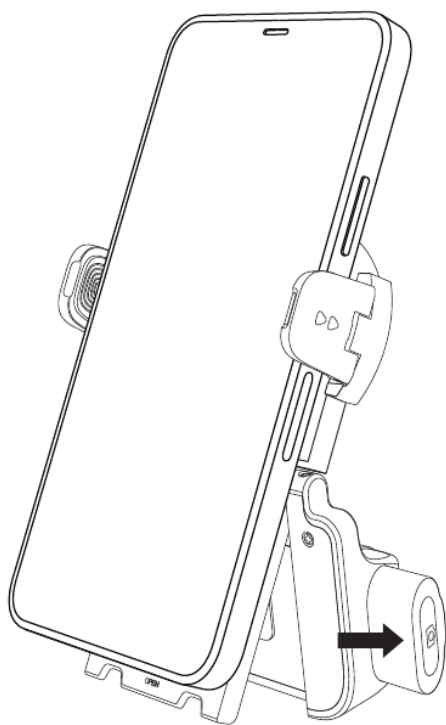

After-sales email: TKservice001@outlook.com