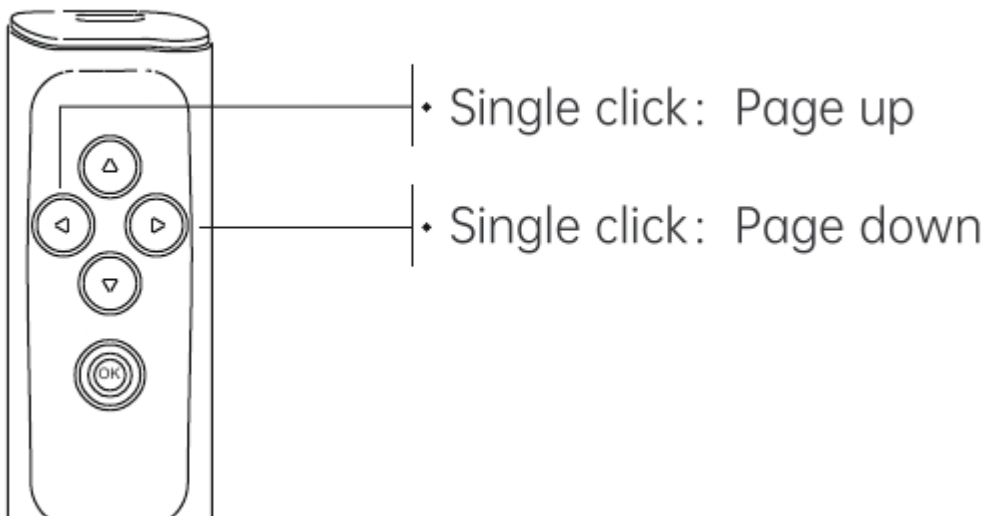

2. Turn off continuous scrolling

(Note: Only available for Kindle APP not for Kindle devices)

Product Parameters

Remote control

Frequency (Hz): 20-20 khz

Model: TK-PRO

Communication distance: 10 meters

[Manualsum](#)