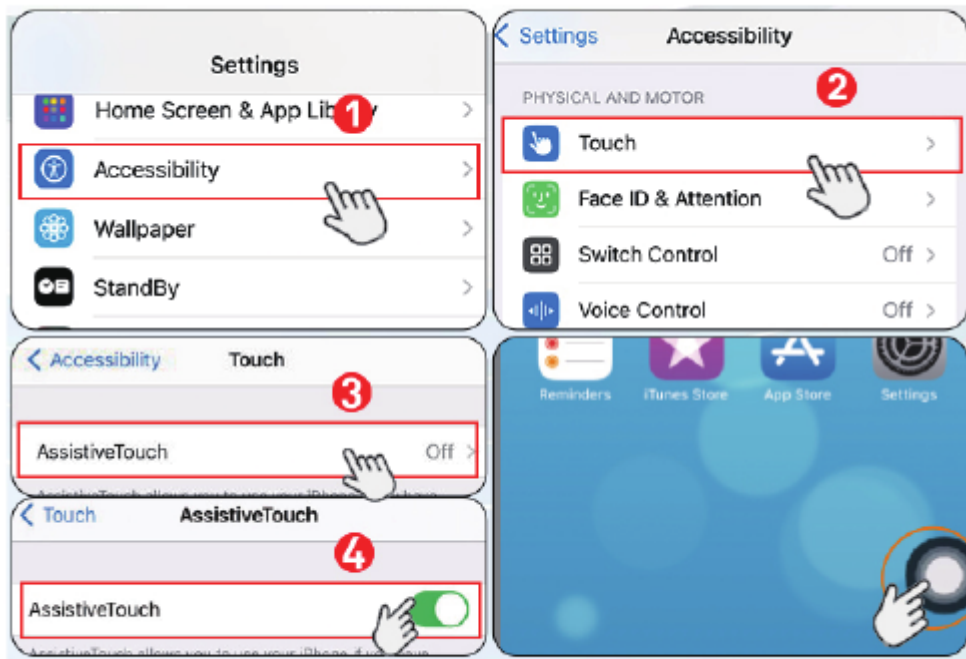

iOS devices must first turn on AssistiveTouch (The iOS system version is higher than 14.8) Settings>Accessibility>Touch>Turn on Assistive Touch (Android phones do not have the dots)

Step 1

Step 2:

Long click the 5S “Camera” button to Power On (Red and blue lights flashing)