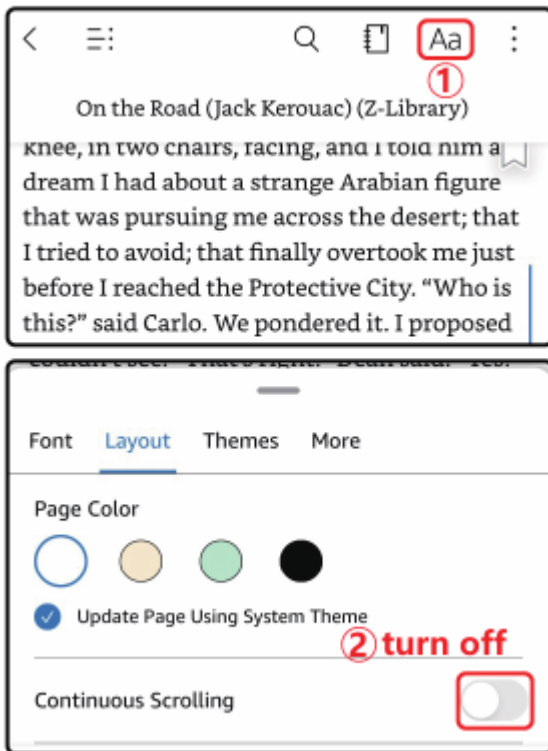

2. Turn off continuous scrolling

(Note: Only available for Kindle APP not for Kindle devices)

Product Parameters

Remote control

Frequency (Hz): 20-20 khz

Model: TK-PRO

Communication distance: 10 meters

[Manualsum](#)