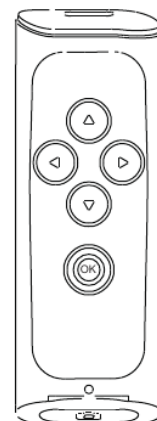

After-sales email: TKservice001@outlook.com