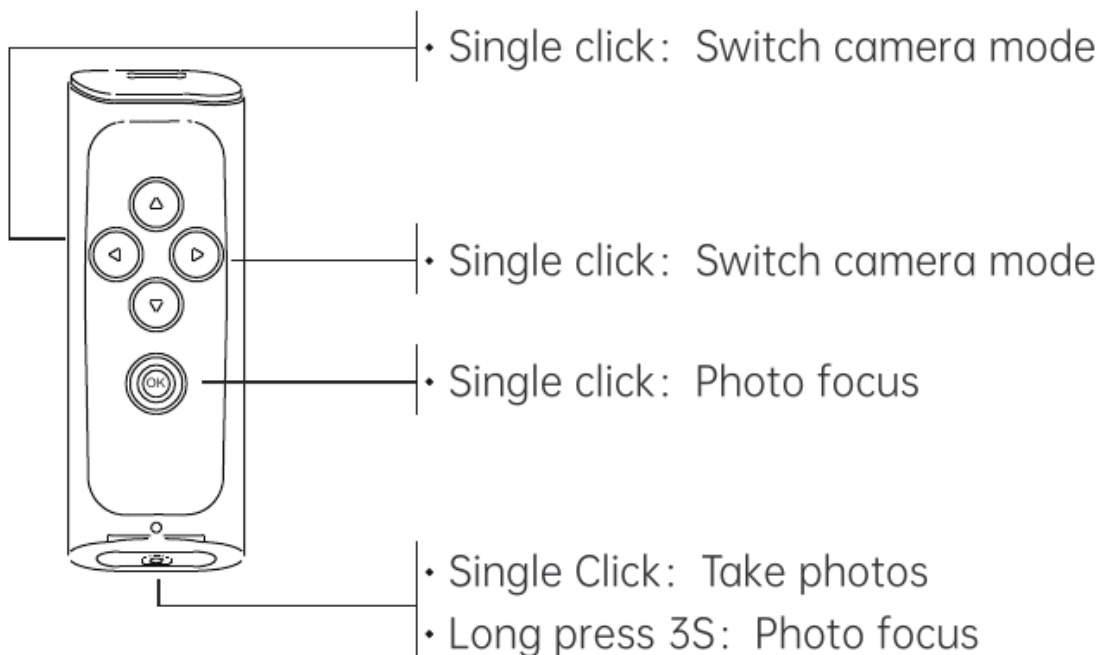

Using on Camera/Video