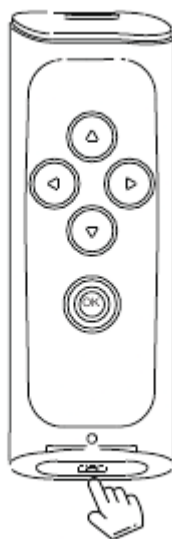

## Light status introduction

NO.	Lighting status	Function
1	Red light is always on	Charging
2	Light off	Fully charged
3	Red light flashes	Low battery
4	Red and blue lights flash alternately	Pairing search status
5	Blue light flashes once	Remote control is operated once
6	Red and blue lights flash alternately 3 times	Horizontal screen switch

### Step 1:

iOS devices must first turn on AssistiveTouch (The iOS system version is higher than 14.8) Settings>Accessibility>Touch>Turn on Assistive Touch (Android phones do not have the dots)

Step 1

**Step 2:**

Long click the 5S “Camera” button to Power On (Red and blue lights flashing)

Step 2

**Step 3:**

Pair the Bluetooth "TK-Pro" (Lights off)

Step 3