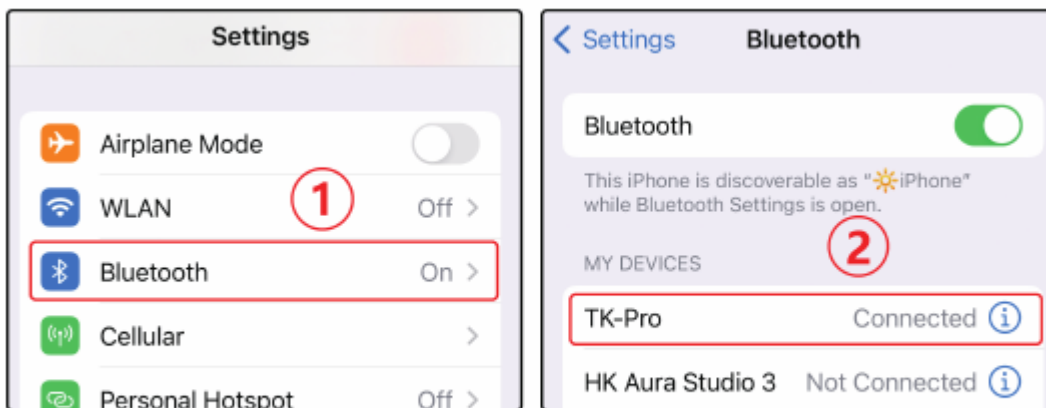

Pair the Bluetooth "TK-Pro" (Lights off)