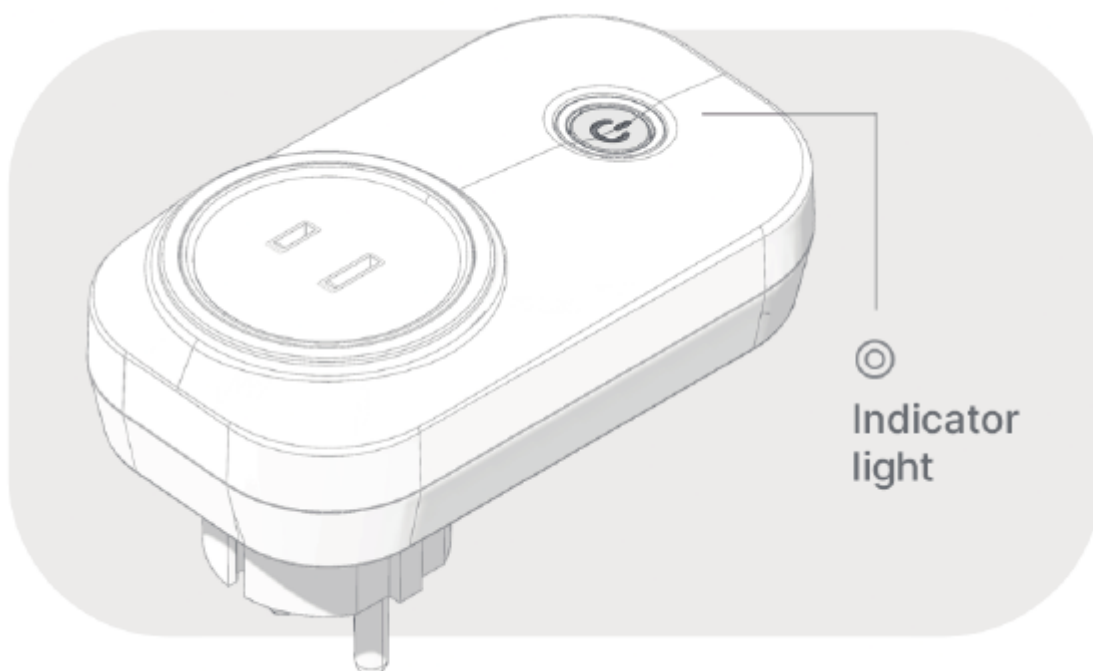

Starpower Network **StarPlug User Manual** **2BG5R-SP2405US**

Manualsum, simplified manuals

Table of Contents

- [User Guide For Starplug Tips & Tricks](#)
 - [Power On and Network Configuration](#)
 - [Get More](#)
 - [Safety Information](#)
 - [Legal Notices](#)

User Guide For Starplug Tips & Tricks

(2BG5R-SP2405US)

Power On and Network Configuration

1. When connected to power for the first time, the indicator lights up and automatically enters the working state.
2. Press and hold for 2-3 seconds to initiate the network pairing process. At this point, it should be synchronized with the Starpower app, leading you into the wonderful Web3 energy journey.