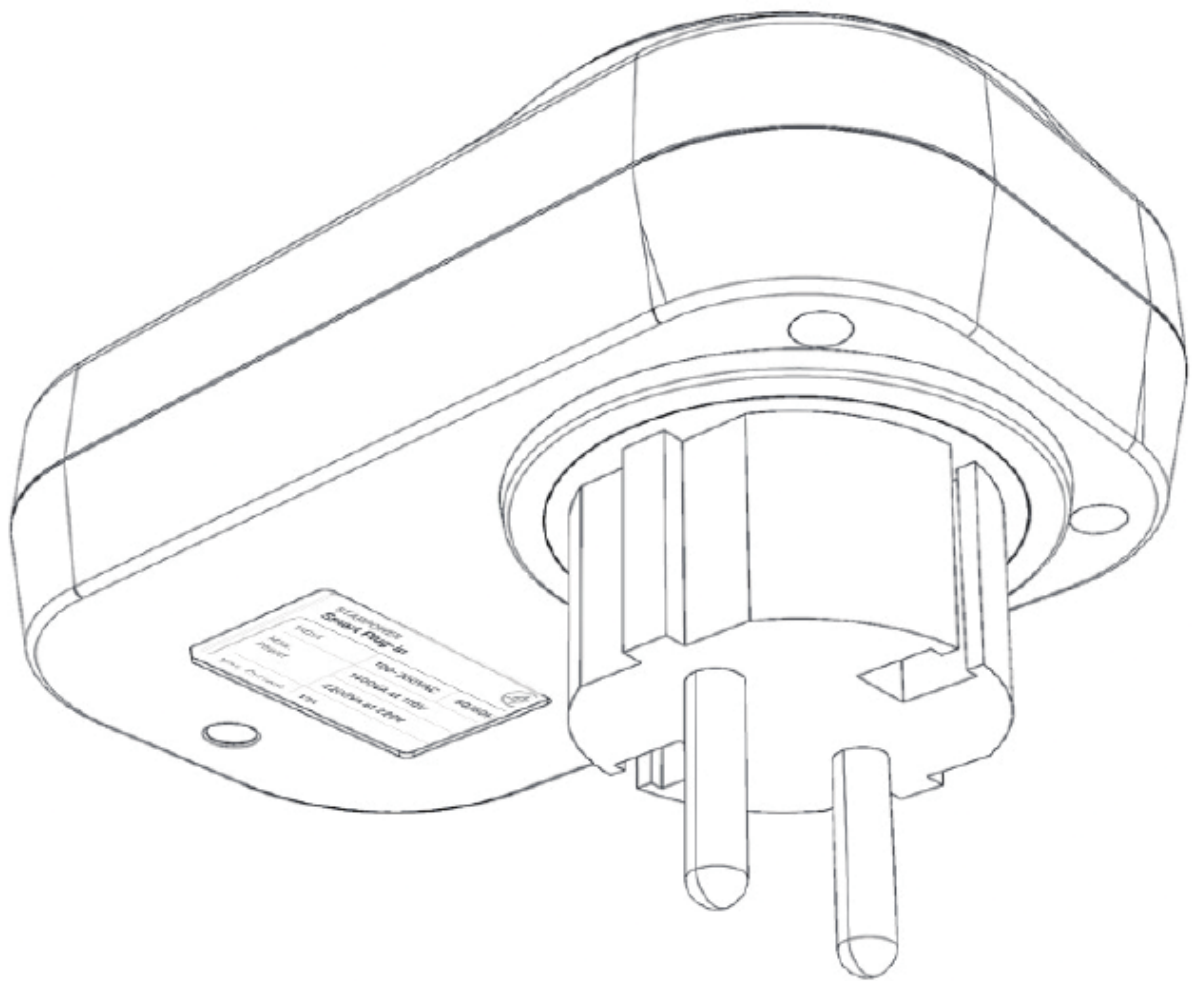

Starpower Network **StarPlug User Manual** **2BG5R-SP2405US**

Manualsum, simplified manuals

Table of Contents

- [User Guide For Starplug Tips & Tricks](#)
 - [Power On and Network Configuration](#)
 - [Get More](#)
 - [Safety Information](#)
 - [Legal Notices](#)

User Guide For Starplug Tips & Tricks

(2BG5R-SP2405US)

Power On and Network Configuration

1. When connected to power for the first time, the indicator lights up and automatically enters the working state.
2. Press and hold for 2-3 seconds to initiate the network pairing process. At this point, it should be synchronized with the Starpower app, leading you into the wonderful Web3 energy journey.