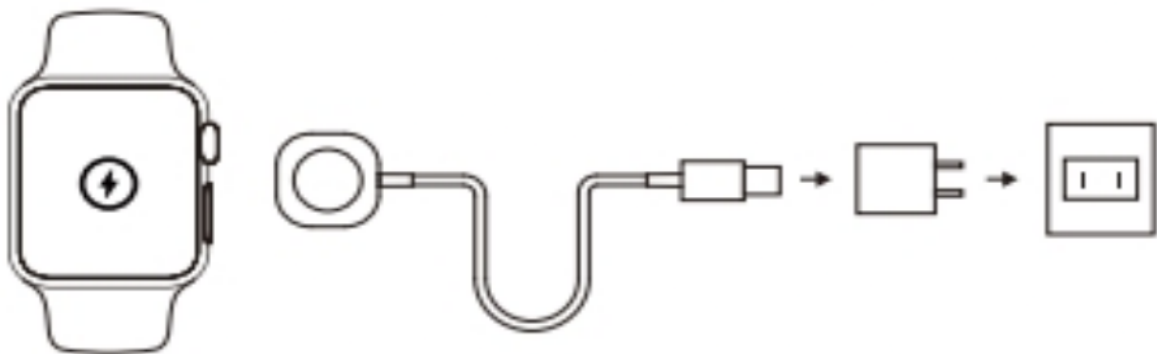

Zhengyuhong Electronic Wireless Watch Charger User Manual

Manualsum, simplified manuals

Zhengyuhong Electronic Wireless Watch Charger User Manual

Zhengyuhong Electronic Wireless Watch Charger User Manual

ZYH-W008 Wireless Watch Charger User Manual

[2BHF3-ZYH-W08](#)

- **Product Name:** Watch charger
- **Product model:** ZYH-W08
- **Product color:** white
- **Product material:** PC
- **Input port:** USB-A
- **Input:** 5v/1a
- **Output:** 3W (Max)
- **Charging efficiency:** $\geq 73\%$
- **Working frequency:**
100HZ-180khz
- **Line length:** 1m
- **Product size:** 30.6~30.69.25mm
- **Package size:** 76*105* 17mm